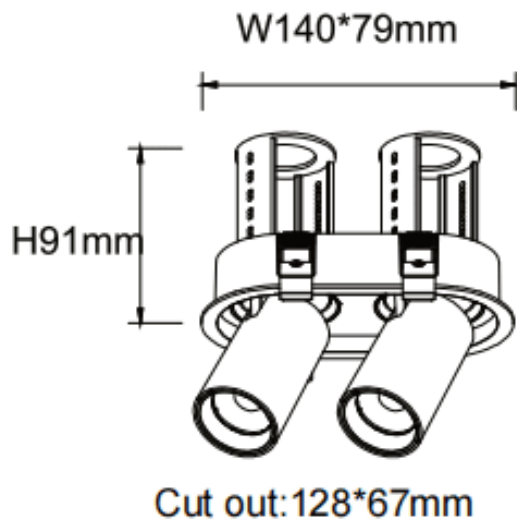

### PTT R2 Smart

Lavov downlight from the family PTT R2 Smart with a power of 2x10W and a beam angle of 24°. Finished in White colour. Trim version. With a total lumen output of 2000lm and a luminous efficacy of 100lm/W. Made in Die Cast Aluminum. Driver Dimmable Casamby ready. CCT 4000K.

#### Dimensions

Product dimensions (mm)  $\varnothing 140 \times 79 \times H91 \text{mm}$

#### Scheme

Item code	86.D147.2429.01
Product type	Indoor
Category	Downlights
Family	PTT
Subfamily	PTT R2 Smart
Pictograms	

Product	
Real power (W)	2x10
Real luminous flux (Lm)	2000
Luminous efficiency (Lm/W)	100
Beam angle (°)	24
Life time (h)	50000 h L80B10
Colour	White
Control gear included	Yes
Control gear	Dimmable Casamby ready
Flicker Free	Yes
Light source	LED
Type of LED	COB
Colour temperature (K)	4000
Colour consistency (SDCM)	SDCM3
CRI	90