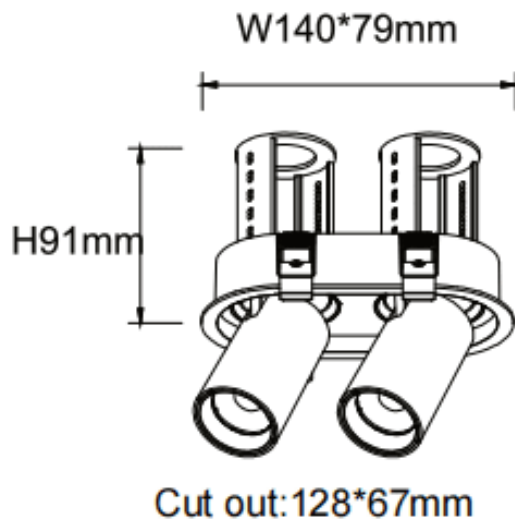

### PTT R2 Smart

Lavov downlight from the family PTT R2 Smart with a power of 2x10W and a beam angle of 36°. Finished in White colour. Trim version. With a total lumen output of 2000lm and a luminous efficacy of 100lm/W. Made in Die Cast Aluminum. Driver Dimmable Casamby ready. CCT 4000K.

#### Dimensions

Product dimensions (mm)  $\varnothing 140 \times 79 \times H91 \text{mm}$

#### Scheme

Item code	86.D147.2439.01
Product type	Indoor
Category	Downlights
Family	PTT
Subfamily	PTT R2 Smart
Pictograms	

Product	
Real power (W)	2x10
Real luminous flux (Lm)	2000
Luminous efficiency (Lm/W)	100
Beam angle (&ordm;)	36
Life time (h)	50000 h L80B10
Colour	White
Control gear included	Yes
Control gear	Dimmable Casamby ready
Flicker Free	Yes
Light source	LED
Type of LED	COB
Colour temperature (K)	4000
Colour consistency (SDCM)	SDCM<3
CRI	90