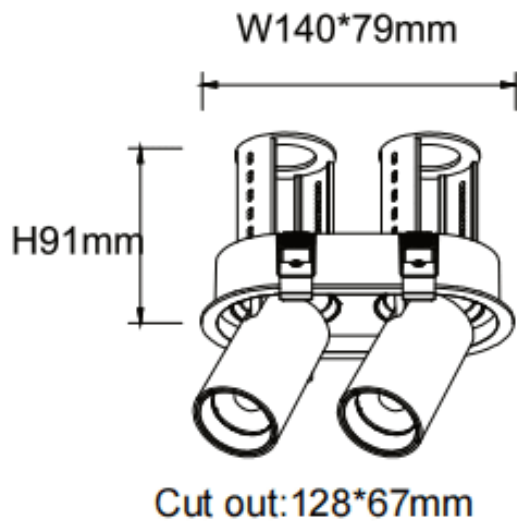

PTT R2 Smart

Lavov downlight from the family PTT R2 Smart with a power of 2x10W and a beam angle of 36°. Finished in White colour. Trim version. With a total lumen output of 2000lm and a luminous efficacy of 100lm/W. Made in Die Cast Aluminum. Driver Dimmable Casamby ready. CCT 4000K.

Dimensions

Product dimensions (mm) $\varnothing 140 \times 79 \times H91 \text{mm}$

Scheme

Item code	86.D147.2439.01
Product type	Indoor
Category	Downlights
Family	PTT
Subfamily	PTT R2 Smart
Pictograms	

Product	
Real power (W)	2x10
Real luminous flux (Lm)	2000
Luminous efficiency (Lm/W)	100
Beam angle (°)	36
Life time (h)	50000 h L80B10
Colour	White
Control gear included	Yes
Control gear	Dimmable Casamby ready
Flicker Free	Yes
Light source	LED
Type of LED	COB
Colour temperature (K)	4000
Colour consistency (SDCM)	SDCM3
CRI	90