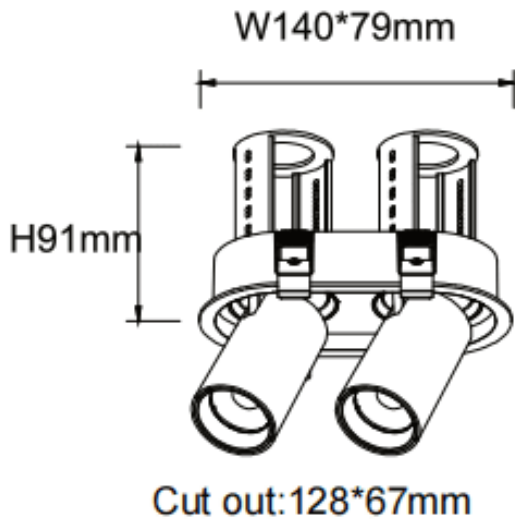

### PTT R2 Smart

Lavov downlight from the family PTT R2 Smart with a power of 2x10W and a beam angle of 55°. Finished in White colour. Trim version. With a total lumen output of 2000lm and a luminous efficacy of 100lm/W. Made in Die Cast Aluminum. Driver Dimmable Casamby ready. CCT 4000K.

#### Dimensions

Product dimensions (mm)  $\varnothing 140 \times 79 \times H91 \text{mm}$

#### Scheme

Item code	86.D147.2449.01
Product type	Indoor
Category	Downlights
Family	PTT
Subfamily	PTT R2 Smart
Pictograms	

Product	
Real power (W)	2x10
Real luminous flux (Lm)	2000
Luminous efficiency (Lm/W)	100
Beam angle (°)	55
Life time (h)	50000 h L80B10
Colour	White
Control gear included	Yes
Control gear	Dimmable Casamby ready
Flicker Free	Yes
Light source	LED
Type of LED	COB
Colour temperature (K)	4000
Colour consistency (SDCM)	SDCM3
CRI	90