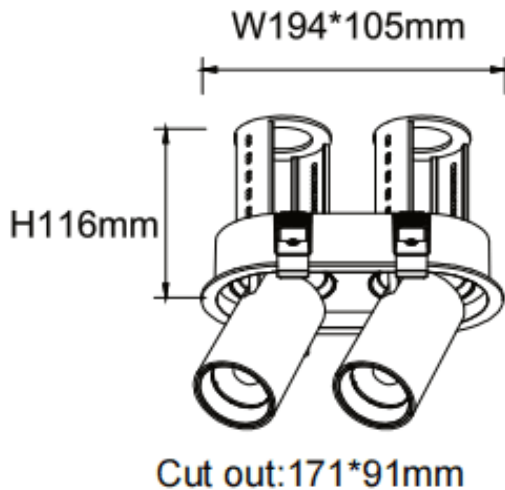

PTT R2 Smart

Lavov downlight from the family PTT R2 Smart with a power of 2x18W and a beam angle of 15°. Finished in Black colour. Trim version. With a total lumen output of 3600lm and a luminous efficacy of 100lm/W. Made in Die Cast Aluminum. Driver Dimmable Casamby ready. CCT 3000K.

Dimensions

Product dimensions (mm) $\varnothing 194 \times 105 \times H105 \text{mm}$

Scheme

Item code	86.D147.3319.02
Product type	Indoor
Category	Downlights
Family	PTT
Subfamily	PTT R2 Smart
Pictograms	

Product	
Real power (W)	2x18
Real luminous flux (Lm)	3600
Luminous efficiency (Lm/W)	100
Beam angle (º)	15
Life time (h)	50000 h L80B10
Colour	Black
Control gear included	Yes
Control gear	Dimmable Casamby ready
Flicker Free	Yes
Light source	LED
Type of LED	COB
Colour temperature (K)	3000
Colour consistency (SDCM)	SDCM<3
CRI	90