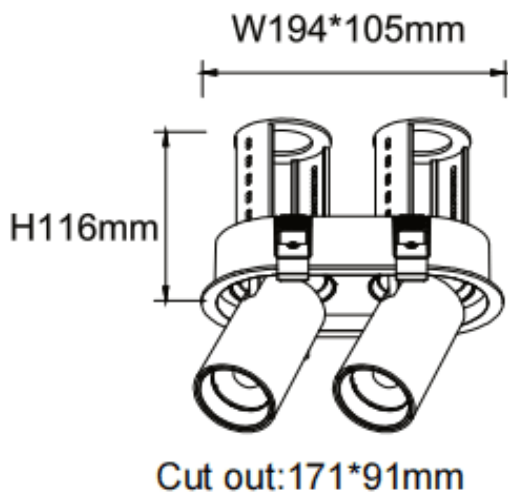

PTT R2 Smart

Lavov downlight from the family PTT R2 Smart with a power of 2x18W and a beam angle of 24°. Finished in White colour. Trim version. With a total lumen output of 3600lm and a luminous efficacy of 100lm/W. Made in Die Cast Aluminum. Driver Dimmable Casamby ready. CCT 3000K.

Dimensions

Product dimensions (mm) $\varnothing 194 \times 105 \times H105 \text{mm}$

Scheme

Item code	86.D147.3329.01
Product type	Indoor
Category	Downlights
Family	PTT
Subfamily	PTT R2 Smart
Pictograms	

Product	
Real power (W)	2x18
Real luminous flux (Lm)	3600
Luminous efficiency (Lm/W)	100
Beam angle (°)	24
Life time (h)	50000 h L80B10
Colour	White
Control gear included	Yes
Control gear	Dimmable Casamby ready
Flicker Free	Yes
Light source	LED
Type of LED	COB
Colour temperature (K)	3000
Colour consistency (SDCM)	SDCM3
CRI	90