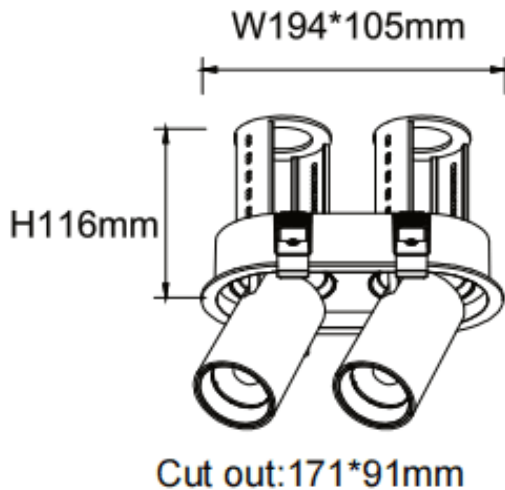

PTT R2 Smart

Lavov downlight from the family PTT R2 Smart with a power of 2x18W and a beam angle of 24°. Finished in Black colour. Trim version. With a total lumen output of 3600lm and a luminous efficacy of 100lm/W. Made in Die Cast Aluminum. Driver Dimmable Casamby ready. CCT 3000K.

Dimensions

Product dimensions (mm) $\varnothing 194 \times 105 \times H105 \text{mm}$

Scheme

Item code	86.D147.3329.02
Product type	Indoor
Category	Downlights
Family	PTT
Subfamily	PTT R2 Smart
Pictograms	

Product	
Real power (W)	2x18
Real luminous flux (Lm)	3600
Luminous efficiency (Lm/W)	100
Beam angle (º)	24
Life time (h)	50000 h L80B10
Colour	Black
Control gear included	Yes
Control gear	Dimmable Casamby ready
Flicker Free	Yes
Light source	LED
Type of LED	COB
Colour temperature (K)	3000
Colour consistency (SDCM)	SDCM<3
CRI	90