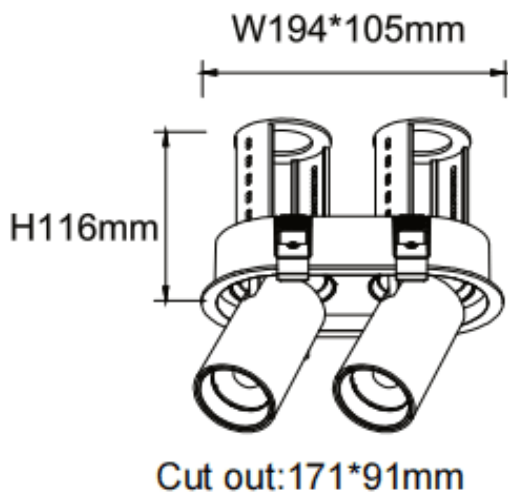

PTT R2 Smart

Lavov downlight from the family PTT R2 Smart with a power of 2x18W and a beam angle of 36°. Finished in Black colour. Trim version. With a total lumen output of 3600lm and a luminous efficacy of 100lm/W. Made in Die Cast Aluminum. Driver Dimmable Casamby ready. CCT 3000K.

Dimensions

Product dimensions (mm) $\varnothing 194 \times 105 \times H105 \text{mm}$

Scheme

Item code	86.D147.3339.02
Product type	Indoor
Category	Downlights
Family	PTT
Subfamily	PTT R2 Smart
Pictograms	

Product	
Real power (W)	2x18
Real luminous flux (Lm)	3600
Luminous efficiency (Lm/W)	100
Beam angle (º)	36
Life time (h)	50000 h L80B10
Colour	Black
Control gear included	Yes
Control gear	Dimmable Casamby ready
Flicker Free	Yes
Light source	LED
Type of LED	COB
Colour temperature (K)	3000
Colour consistency (SDCM)	SDCM<3
CRI	90