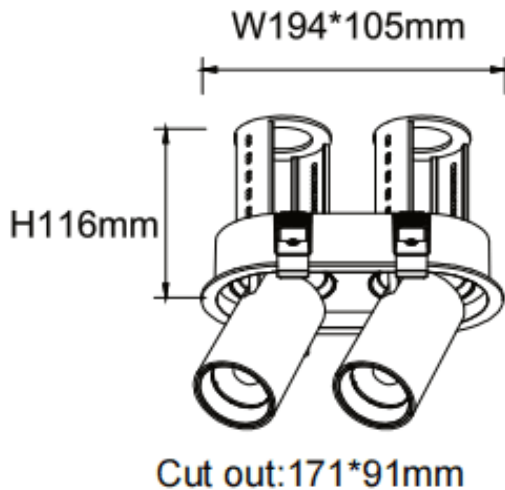

PTT R2 Smart

Lavov downlight from the family PTT R2 Smart with a power of 2x18W and a beam angle of 15°. Finished in Black colour. Trim version. With a total lumen output of 3600lm and a luminous efficacy of 100lm/W. Made in Die Cast Aluminum. Driver Dimmable Casamby ready. CCT 4000K.

Dimensions

Product dimensions (mm) $\varnothing 194 \times 105 \times H105 \text{mm}$

Scheme

Item code	86.D147.3419.02
Product type	Indoor
Category	Downlights
Family	PTT
Subfamily	PTT R2 Smart
Pictograms	

Product	
Real power (W)	2x18
Real luminous flux (Lm)	3600
Luminous efficiency (Lm/W)	100
Beam angle (º)	15
Life time (h)	50000 h L80B10
Colour	Black
Control gear included	Yes
Control gear	Dimmable Casamby ready
Flicker Free	Yes
Light source	LED
Type of LED	COB
Colour temperature (K)	4000
Colour consistency (SDCM)	SDCM<3
CRI	90