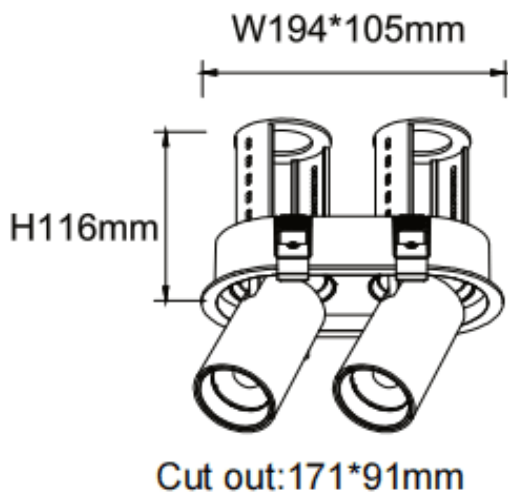

PTT R2 Smart

Lavov downlight from the family PTT R2 Smart with a power of 2x18W and a beam angle of 24°. Finished in White colour. Trim version. With a total lumen output of 3600lm and a luminous efficacy of 100lm/W. Made in Die Cast Aluminum. Driver Dimmable Casamby ready. CCT 4000K.

Dimensions

Product dimensions (mm) $\varnothing 194 \times 105 \times H105 \text{mm}$

Scheme

Item code	86.D147.3429.01
Product type	Indoor
Category	Downlights
Family	PTT
Subfamily	PTT R2 Smart
Pictograms	

Product	
Real power (W)	2x18
Real luminous flux (Lm)	3600
Luminous efficiency (Lm/W)	100
Beam angle (º)	24
Life time (h)	50000 h L80B10
Colour	White
Control gear included	Yes
Control gear	Dimmable Casamby ready
Flicker Free	Yes
Light source	LED
Type of LED	COB
Colour temperature (K)	4000
Colour consistency (SDCM)	SDCM<3
CRI	90