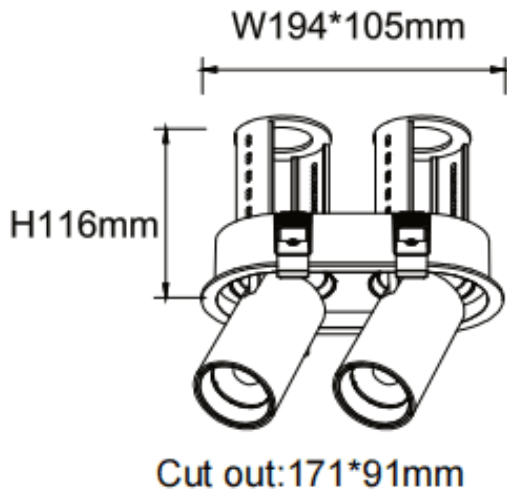

PTT R2 Smart

Lavov downlight from the family PTT R2 Smart with a power of 2x18W and a beam angle of 24°. Finished in Black colour. Trim version. With a total lumen output of 3600lm and a luminous efficacy of 100lm/W. Made in Die Cast Aluminum. Driver Dimmable Casamby ready. CCT 4000K.

Dimensions

Product dimensions (mm) $\varnothing 194 \times 105 \times H105 \text{mm}$

Scheme

Item code	86.D147.3429.02
Product type	Indoor
Category	Downlights
Family	PTT
Subfamily	PTT R2 Smart
Pictograms	

Product	
Real power (W)	2x18
Real luminous flux (Lm)	3600
Luminous efficiency (Lm/W)	100
Beam angle (°)	24
Life time (h)	50000 h L80B10
Colour	Black
Control gear included	Yes
Control gear	Dimmable Casamby ready
Flicker Free	Yes
Light source	LED
Type of LED	COB
Colour temperature (K)	4000
Colour consistency (SDCM)	SDCM3
CRI	90