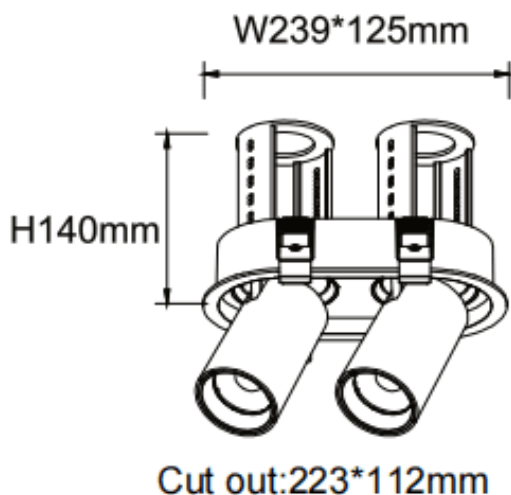

PTT R2 Smart

Lavov downlight from the family PTT R2 Smart with a power of 2x30W and a beam angle of 24°. Finished in Black colour. Trim version. With a total lumen output of 6000lm and a luminous efficacy of 100lm/W. Made in Die Cast Aluminum. Driver Dimmable Casamby ready. CCT 3000K.

Dimensions

Product dimensions (mm) Ø222x108xH140mm

Scheme

Item code	86.D147.4329.02
Product type	Indoor
Category	Downlights
Family	PTT
Subfamily	PTT R2 Smart
Pictograms	

Product	
Real power (W)	2x30
Real luminous flux (Lm)	6000
Luminous efficiency (Lm/W)	100
Beam angle (º)	24
Life time (h)	50000 h L80B10
Colour	Black
Control gear included	Yes
Control gear	Dimmable Casamby ready
Flicker Free	Yes
Light source	LED
Type of LED	COB
Colour temperature (K)	3000
Colour consistency (SDCM)	SDCM<3
CRI	90