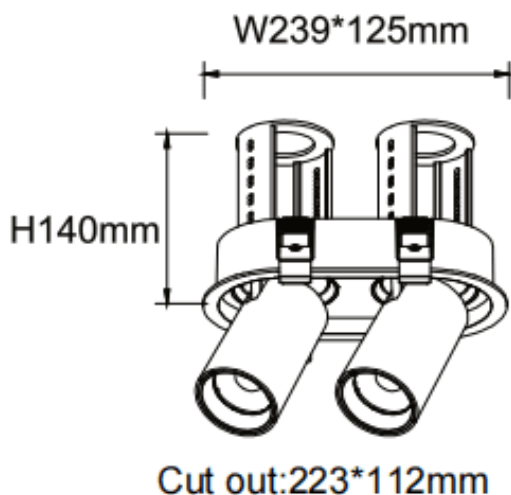

### PTT R2 Smart

Lavov downlight from the family PTT R2 Smart with a power of 2x30W and a beam angle of 55°. Finished in White colour. Trim version. With a total lumen output of 6000lm and a luminous efficacy of 100lm/W. Made in Die Cast Aluminum. Driver Dimmable Casamby ready. CCT 3000K.

#### Dimensions

Product dimensions (mm)      Ø222x108xH140mm

#### Scheme

Item code	86.D147.4349.01
Product type	Indoor
Category	Downlights
Family	PTT
Subfamily	PTT R2 Smart
Pictograms	

Product	
Real power (W)	2x30
Real luminous flux (Lm)	6000
Luminous efficiency (Lm/W)	100
Beam angle (°)	55
Life time (h)	50000 h L80B10
Colour	White
Control gear included	Yes
Control gear	Dimmable Casamby ready
Flicker Free	Yes
Light source	LED
Type of LED	COB
Colour temperature (K)	3000
Colour consistency (SDCM)	SDCM3
CRI	90