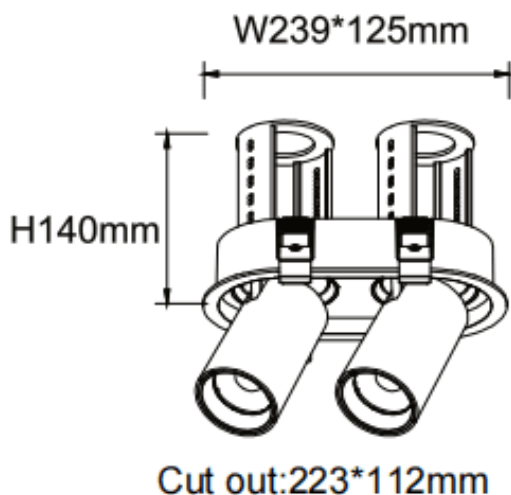

### PTT R2 Smart

Lavov downlight from the family PTT R2 Smart with a power of 2x30W and a beam angle of 15°. Finished in White colour. Trim version. With a total lumen output of 6000lm and a luminous efficacy of 100lm/W. Made in Die Cast Aluminum. Driver Dimmable Casamby ready. CCT 4000K.

#### Dimensions

Product dimensions (mm)  $\varnothing 222 \times 108 \times H140 \text{mm}$

#### Scheme

Item code	86.D147.4419.01
Product type	Indoor
Category	Downlights
Family	PTT
Subfamily	PTT R2 Smart
Pictograms	

Product	
Real power (W)	2x30
Real luminous flux (Lm)	6000
Luminous efficiency (Lm/W)	100
Beam angle (&ordm;)	15
Life time (h)	50000 h L80B10
Colour	White
Control gear included	Yes
Control gear	Dimmable Casamby ready
Flicker Free	Yes
Light source	LED
Type of LED	COB
Colour temperature (K)	4000
Colour consistency (SDCM)	SDCM<3
CRI	90