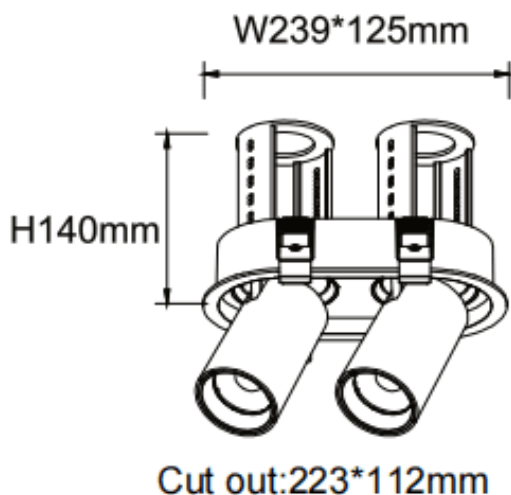

PTT R2 Smart

Lavov downlight from the family PTT R2 Smart with a power of 2x30W and a beam angle of 15°. Finished in Black colour. Trim version. With a total lumen output of 6000lm and a luminous efficacy of 100lm/W. Made in Die Cast Aluminum. Driver Dimmable Casamby ready. CCT 4000K.

Dimensions

Product dimensions (mm) Ø222x108xH140mm

Scheme

Item code	86.D147.4419.02
Product type	Indoor
Category	Downlights
Family	PTT
Subfamily	PTT R2 Smart
Pictograms	

Product	
Real power (W)	2x30
Real luminous flux (Lm)	6000
Luminous efficiency (Lm/W)	100
Beam angle (º)	15
Life time (h)	50000 h L80B10
Colour	Black
Control gear included	Yes
Control gear	Dimmable Casamby ready
Flicker Free	Yes
Light source	LED
Type of LED	COB
Colour temperature (K)	4000
Colour consistency (SDCM)	SDCM<3
CRI	90