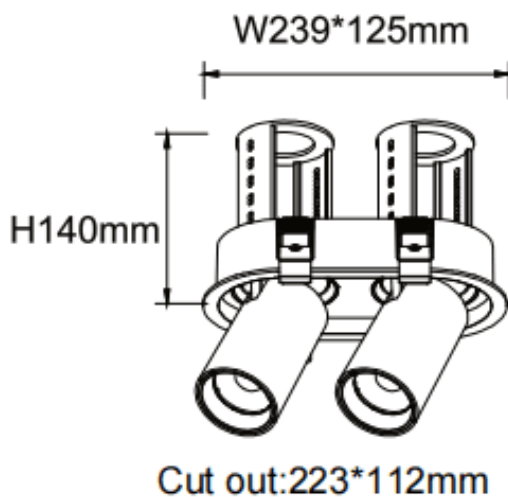

PTT R2 Smart

Lavov downlight from the family PTT R2 Smart with a power of 2x30W and a beam angle of 24°. Finished in White colour. Trim version. With a total lumen output of 6000lm and a luminous efficacy of 100lm/W. Made in Die Cast Aluminum. Driver Dimmable Casamby ready. CCT 4000K.

Dimensions

Product dimensions (mm) Ø222x108xH140mm

Scheme

Item code	86.D147.4429.01
Product type	Indoor
Category	Downlights
Family	PTT
Subfamily	PTT R2 Smart
Pictograms	

Product	
Real power (W)	2x30
Real luminous flux (Lm)	6000
Luminous efficiency (Lm/W)	100
Beam angle (°)	24
Life time (h)	50000 h L80B10
Colour	White
Control gear included	Yes
Control gear	Dimmable Casamby ready
Flicker Free	Yes
Light source	LED
Type of LED	COB
Colour temperature (K)	4000
Colour consistency (SDCM)	SDCM3
CRI	90