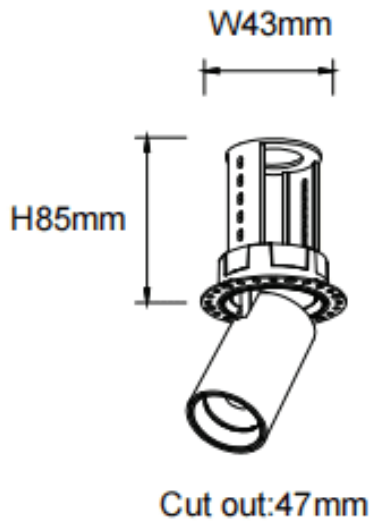

PTT RT

Lavov downlight from the family PTT RT with a power of 7W and a beam angle of 15°. Finished in White colour. Trimless version. With a total lumen output of 700lm and a luminous efficacy of 100lm/W. Made in Die Cast Aluminum. Driver DALI. CCT 3000K.

Dimensions

Product dimensions (mm) **ø52xH85mm**

Scheme

Item code	86.D148.1313.01
Product type	Indoor
Category	Downlights
Family	PTT
Subfamily	PTT RT
Pictograms	

Product	
Real power (W)	7
Real luminous flux (Lm)	700
Luminous efficiency (Lm/W)	100
Beam angle (º)	15
Life time (h)	50000 h L80B10
Colour	White
Control gear included	Yes
Control gear	DALI
Flicker Free	Yes
Light source	LED
Type of LED	COB
Colour temperature (K)	3000
Colour consistency (SDCM)	SDCM<3
CRI	90