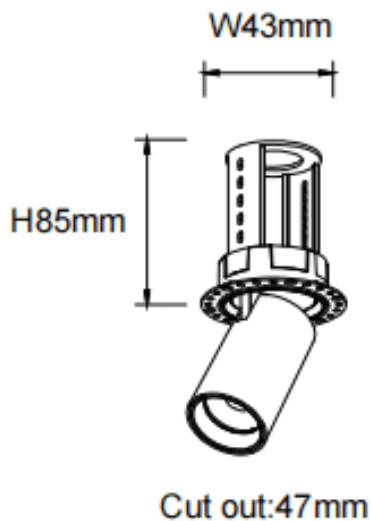

### PTT RT-Smart

Lavov downlight from the family PTT RT-Smart with a power of 7W and a beam angle of 15°. Finished in Black colour. Trimless version. With a total lumen output of 700lm and a luminous efficacy of 100lm/W. Made in Die Cast Aluminum. Driver Dimmable Casamby ready. CCT 3000K.

#### Dimensions

Product dimensions (mm) **ø52xH85mm**

#### Scheme

Item code	86.D148.1319.02
Product type	Indoor
Category	Downlights
Family	PTT
Subfamily	PTT RT-Smart
Pictograms	

Product	
Real power (W)	7
Real luminous flux (Lm)	700
Luminous efficiency (Lm/W)	100
Beam angle (&ordm;)	15
Life time (h)	50000 h L80B10
Colour	Black
Control gear included	Yes
Control gear	Dimmable Casamby ready
Flicker Free	Yes
Light source	LED
Type of LED	COB
Colour temperature (K)	3000
Colour consistency (SDCM)	SDCM<3
CRI	90