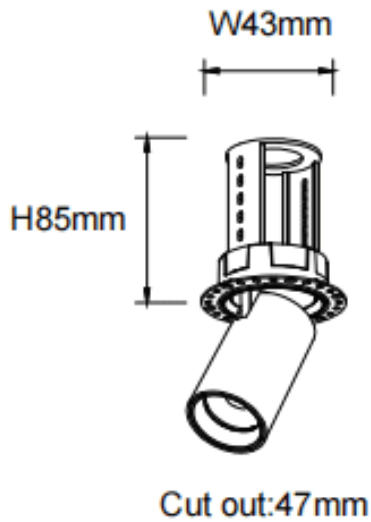

PTT RT

Lavov downlight from the family PTT RT with a power of 7W and a beam angle of 24°. Finished in White colour. Trimless version. With a total lumen output of 700lm and a luminous efficacy of 100lm/W. Made in Die Cast Aluminum. Driver DALI. CCT 3000K.

Dimensions

Product dimensions (mm) **ø52xH85mm**

Scheme

Photometry

Item code	86.D148.1323.01
Product type	Indoor
Category	Downlights
Family	PTT
Subfamily	PTT RT
Pictograms	

Product

Real power (W)	7
Real luminous flux (Lm)	700
Luminous efficiency (Lm/W)	100
Beam angle (º)	24
Life time (h)	50000 h L80B10
Colour	White
Control gear included	Yes
Control gear	DALI
Flicker Free	Yes
Light source	LED
Type of LED	COB
Colour temperature (K)	3000
Colour consistency (SDCM)	SDCM<3
CRI	90