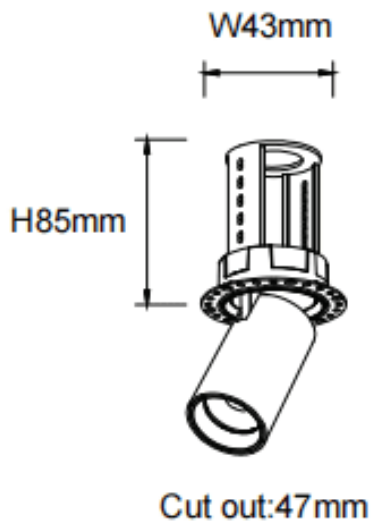

PTT RT

Lavov downlight from the family PTT RT with a power of 7W and a beam angle of 24°. Finished in Black colour. Trimless version. With a total lumen output of 700lm and a luminous efficacy of 100lm/W. Made in Die Cast Aluminum. Driver DALI. CCT 3000K.

Item code	86.D148.1323.02
Product type	Indoor
Category	Downlights
Family	PTT
Subfamily	PTT RT
Pictograms	

Dimensions

Product dimensions (mm) **ø52xH85mm**

Scheme

Product	
Real power (W)	7
Real luminous flux (Lm)	700
Luminous efficiency (Lm/W)	100
Beam angle (&ordm;)	24
Life time (h)	50000 h L80B10
Colour	Black
Control gear included	Yes
Control gear	DALI
Flicker Free	Yes
Light source	LED
Type of LED	COB
Colour temperature (K)	3000
Colour consistency (SDCM)	SDCM<3
CRI	90