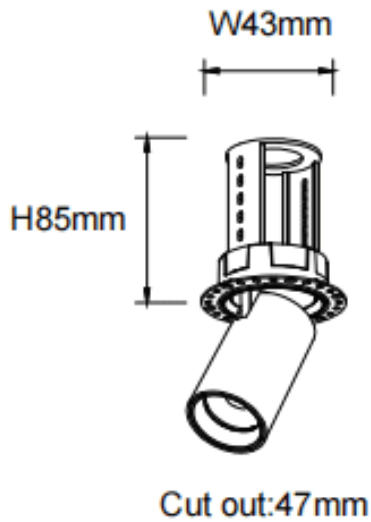

PTT RT

Lavov downlight from the family PTT RT with a power of 7W and a beam angle of 24°. Finished in Black colour. Trimless version. With a total lumen output of 700lm and a luminous efficacy of 100lm/W. Made in Die Cast Aluminum. Driver DALI. CCT 3000K.

Dimensions

Product dimensions (mm) **ø52xH85mm**

Scheme

Photometry

Item code	86.D148.1323.02
Product type	Indoor
Category	Downlights
Family	PTT
Subfamily	PTT RT
Pictograms	

Product	
Real power (W)	7
Real luminous flux (Lm)	700
Luminous efficiency (Lm/W)	100
Beam angle (°)	24
Life time (h)	50000 h L80B10
Colour	Black
Control gear included	Yes
Control gear	DALI
Flicker Free	Yes
Light source	LED
Type of LED	COB
Colour temperature (K)	3000
Colour consistency (SDCM)	SDCM3
CRI	90