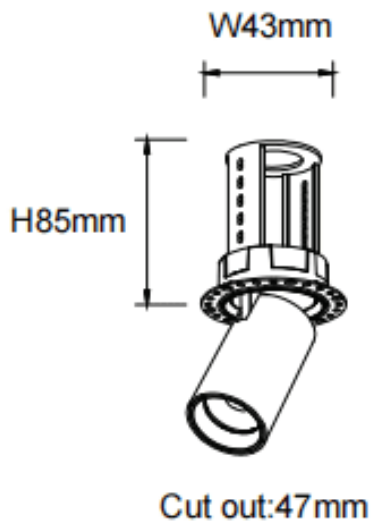

PTT RT

Lavov downlight from the family PTT RT with a power of 7W and a beam angle of 36°. Finished in White colour. Trimless version. With a total lumen output of 700lm and a luminous efficacy of 100lm/W. Made in Die Cast Aluminum. Driver DALI. CCT 3000K.

Item code	86.D148.1333.01
Product type	Indoor
Category	Downlights
Family	PTT
Subfamily	PTT RT
Pictograms	

Dimensions

Product dimensions (mm) **ø52xH85mm**

Scheme

Product	
Real power (W)	7
Real luminous flux (Lm)	700
Luminous efficiency (Lm/W)	100
Beam angle (°)	36
Life time (h)	50000 h L80B10
Colour	White
Control gear included	Yes
Control gear	DALI
Flicker Free	Yes
Light source	LED
Type of LED	COB
Colour temperature (K)	3000
Colour consistency (SDCM)	SDCM3
CRI	90