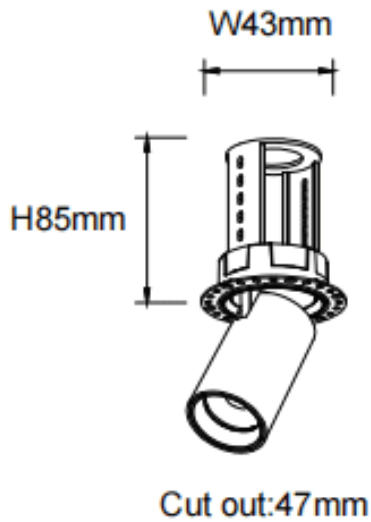

### PTT RT

Lavov downlight from the family PTT RT with a power of 7W and a beam angle of 36°. Finished in Black colour. Trimless version. With a total lumen output of 700lm and a luminous efficacy of 100lm/W. Made in Die Cast Aluminum. Driver DALI. CCT 3000K.

### Dimensions

Product dimensions (mm) **ø52xH85mm**

### Scheme

Item code	86.D148.1333.02
Product type	Indoor
Category	Downlights
Family	PTT
Subfamily	PTT RT
Pictograms	

Product	
Real power (W)	7
Real luminous flux (Lm)	700
Luminous efficiency (Lm/W)	100
Beam angle (°)	36
Life time (h)	50000 h L80B10
Colour	Black
Control gear included	Yes
Control gear	DALI
Flicker Free	Yes
Light source	LED
Type of LED	COB
Colour temperature (K)	3000
Colour consistency (SDCM)	SDCM3
CRI	90