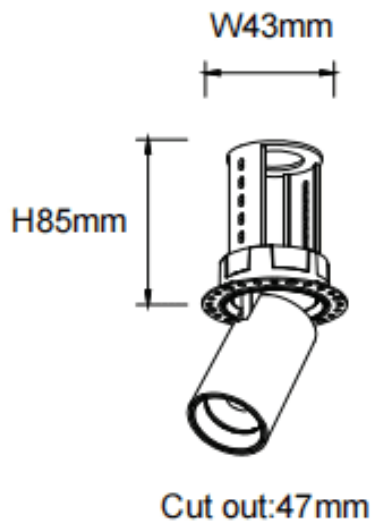

PTT RT

Lavov downlight from the family PTT RT with a power of 7W and a beam angle of 36°. Finished in Black colour. Trimless version. With a total lumen output of 700lm and a luminous efficacy of 100lm/W. Made in Die Cast Aluminum. Driver DALI. CCT 3000K.

Item code	86.D148.1333.02
Product type	Indoor
Category	Downlights
Family	PTT
Subfamily	PTT RT
Pictograms	

Dimensions

Product dimensions (mm) **ø52xH85mm**

Scheme

Product	
Real power (W)	7
Real luminous flux (Lm)	700
Luminous efficiency (Lm/W)	100
Beam angle (º)	36
Life time (h)	50000 h L80B10
Colour	Black
Control gear included	Yes
Control gear	DALI
Flicker Free	Yes
Light source	LED
Type of LED	COB
Colour temperature (K)	3000
Colour consistency (SDCM)	SDCM<3
CRI	90