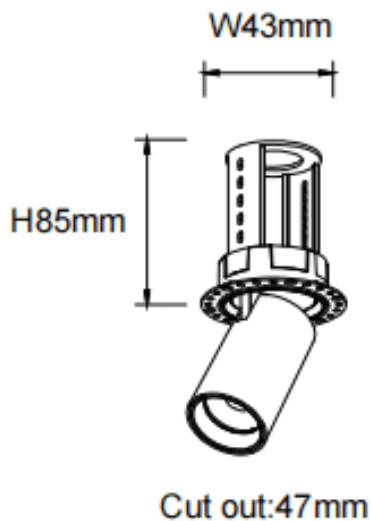

PTT RT-Smart

Lavov downlight from the family PTT RT-Smart with a power of 7W and a beam angle of 36°. Finished in Black colour. Trimless version. With a total lumen output of 700lm and a luminous efficacy of 100lm/W. Made in Die Cast Aluminum. Driver Dimmable Casamby ready. CCT 3000K.

Dimensions

Product dimensions (mm) **ø52xH85mm**

Scheme

Item code	86.D148.1339.02
Product type	Indoor
Category	Downlights
Family	PTT
Subfamily	PTT RT-Smart
Pictograms	

Product	
Real power (W)	7
Real luminous flux (Lm)	700
Luminous efficiency (Lm/W)	100
Beam angle (°)	36
Life time (h)	50000 h L80B10
Colour	Black
Control gear included	Yes
Control gear	Dimmable Casamby ready
Flicker Free	Yes
Light source	LED
Type of LED	COB
Colour temperature (K)	3000
Colour consistency (SDCM)	SDCM3
CRI	90