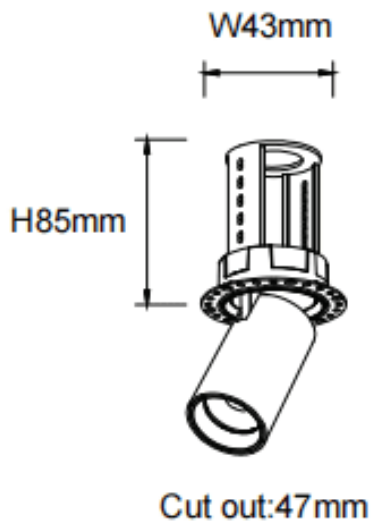

PTT RT

Lavov downlight from the family PTT RT with a power of 7W and a beam angle of 55°. Finished in White colour. Trimless version. With a total lumen output of 700lm and a luminous efficacy of 100lm/W. Made in Die Cast Aluminum. Driver DALI. CCT 3000K.

Item code	86.D148.1343.01
Product type	Indoor
Category	Downlights
Family	PTT
Subfamily	PTT RT
Pictograms	

Dimensions

Product dimensions (mm) **ø52xH85mm**

Scheme

Product	
Real power (W)	7
Real luminous flux (Lm)	700
Luminous efficiency (Lm/W)	100
Beam angle (º)	55
Life time (h)	50000 h L80B10
Colour	White
Control gear included	Yes
Control gear	DALI
Flicker Free	Yes
Light source	LED
Type of LED	COB
Colour temperature (K)	3000
Colour consistency (SDCM)	SDCM<3
CRI	90