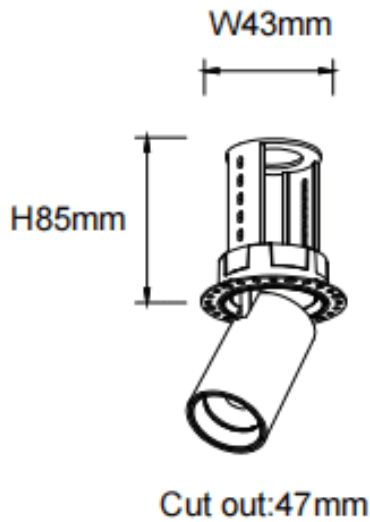

### PTT RT

Lavov downlight from the family PTT RT with a power of 7W and a beam angle of 55°. Finished in Black colour. Trimless version. With a total lumen output of 700lm and a luminous efficacy of 100lm/W. Made in Die Cast Aluminum. Driver DALI. CCT 3000K.

#### Dimensions

Product dimensions (mm) **ø52xH85mm**

#### Scheme

Product	
Real power (W)	7
Real luminous flux (Lm)	700
Luminous efficiency (Lm/W)	100
Beam angle (&ordm;)	55
Life time (h)	50000 h L80B10
Colour	Black
Control gear included	Yes
Control gear	DALI
Flicker Free	Yes
Light source	LED
Type of LED	COB
Colour temperature (K)	3000
Colour consistency (SDCM)	SDCM<3
CRI	90