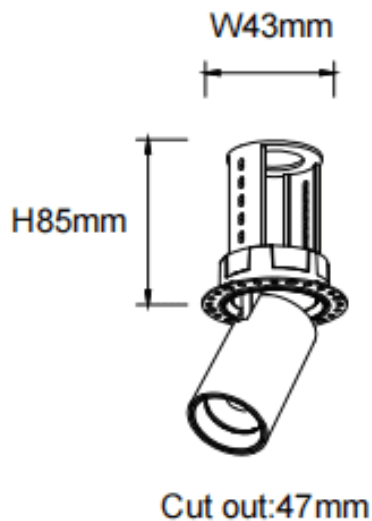

PTT RT-Smart

Lavov downlight from the family PTT RT-Smart with a power of 7W and a beam angle of 55°. Finished in Black colour. Trimless version. With a total lumen output of 700lm and a luminous efficacy of 100lm/W. Made in Die Cast Aluminum. Driver Dimmable Casamby ready. CCT 3000K.

Item code	86.D148.1349.02
Product type	Indoor
Category	Downlights
Family	PTT
Subfamily	PTT RT-Smart
Pictograms	

Dimensions

Product dimensions (mm) **ø52xH85mm**

Scheme

Product	
Real power (W)	7
Real luminous flux (Lm)	700
Luminous efficiency (Lm/W)	100
Beam angle (&ordm;)	55
Life time (h)	50000 h L80B10
Colour	Black
Control gear included	Yes
Control gear	Dimmable Casamby ready
Flicker Free	Yes
Light source	LED
Type of LED	COB
Colour temperature (K)	3000
Colour consistency (SDCM)	SDCM<3
CRI	90