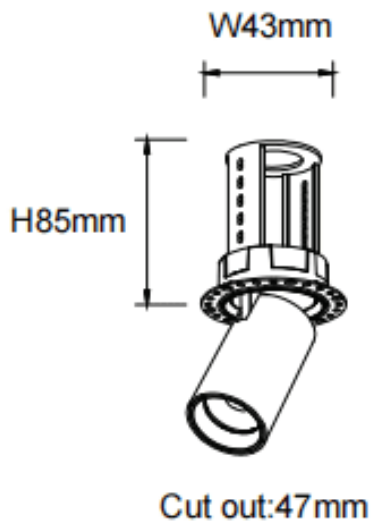

PTT RT

Lavov downlight from the family PTT RT with a power of 7W and a beam angle of 15°. Finished in Black colour. Trimless version. With a total lumen output of 700lm and a luminous efficacy of 100lm/W. Made in Die Cast Aluminum. Driver DALI. CCT 4000K.

Item code	86.D148.1413.02
Product type	Indoor
Category	Downlights
Family	PTT
Subfamily	PTT RT
Pictograms	

Dimensions

Product dimensions (mm) **ø52xH85mm**

Scheme

Product	
Real power (W)	7
Real luminous flux (Lm)	700
Luminous efficiency (Lm/W)	100
Beam angle (º)	15
Life time (h)	50000 h L80B10
Colour	Black
Control gear included	Yes
Control gear	DALI
Flicker Free	Yes
Light source	LED
Type of LED	COB
Colour temperature (K)	4000
Colour consistency (SDCM)	SDCM<3
CRI	90