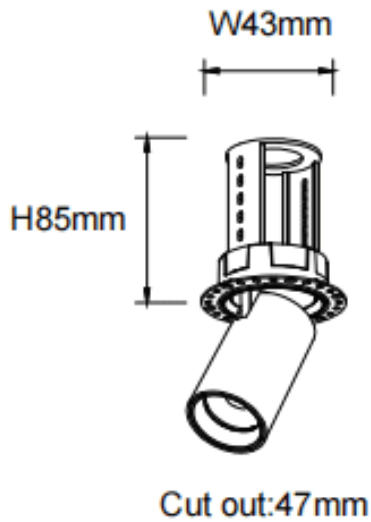

PTT RT

Lavov downlight from the family PTT RT with a power of 7W and a beam angle of 15°. Finished in Black colour. Trimless version. With a total lumen output of 700lm and a luminous efficacy of 100lm/W. Made in Die Cast Aluminum. Driver DALI. CCT 4000K.

Dimensions

Product dimensions (mm) **ø52xH85mm**

Scheme

Item code	86.D148.1413.02
Product type	Indoor
Category	Downlights
Family	PTT
Subfamily	PTT RT
Pictograms	

Product	
Real power (W)	7
Real luminous flux (Lm)	700
Luminous efficiency (Lm/W)	100
Beam angle (°)	15
Life time (h)	50000 h L80B10
Colour	Black
Control gear included	Yes
Control gear	DALI
Flicker Free	Yes
Light source	LED
Type of LED	COB
Colour temperature (K)	4000
Colour consistency (SDCM)	SDCM3
CRI	90