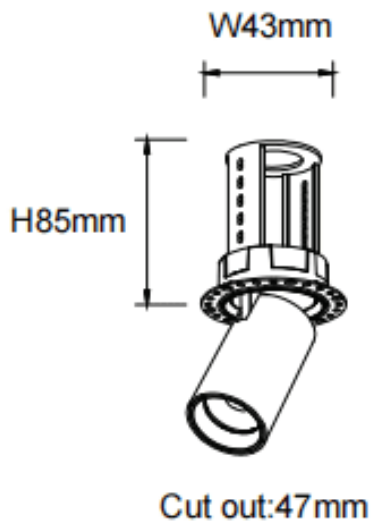

### PTT RT

Lavov downlight from the family PTT RT with a power of 7W and a beam angle of 24°. Finished in White colour. Trimless version. With a total lumen output of 700lm and a luminous efficacy of 100lm/W. Made in Die Cast Aluminum. Driver DALI. CCT 4000K.

Item code	86.D148.1423.01
Product type	Indoor
Category	Downlights
Family	PTT
Subfamily	PTT RT
Pictograms	

### Dimensions

Product dimensions (mm) **ø52xH85mm**

### Scheme

Product	
Real power (W)	7
Real luminous flux (Lm)	700
Luminous efficiency (Lm/W)	100
Beam angle (°)	24
Life time (h)	50000 h L80B10
Colour	White
Control gear included	Yes
Control gear	DALI
Flicker Free	Yes
Light source	LED
Type of LED	COB
Colour temperature (K)	4000
Colour consistency (SDCM)	SDCM3
CRI	90