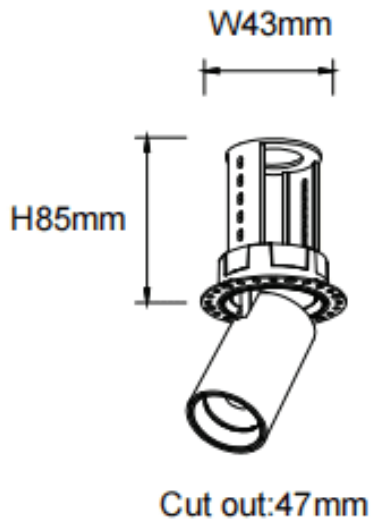

### PTT RT-Smart

Lavov downlight from the family PTT RT-Smart with a power of 7W and a beam angle of 24°. Finished in Black colour. Trimless version. With a total lumen output of 700lm and a luminous efficacy of 100lm/W. Made in Die Cast Aluminum. Driver Dimmable Casamby ready. CCT 4000K.

### Dimensions

Product dimensions (mm) **ø52xH85mm**

### Photometry

Item code	86.D148.1429.02
Product type	Indoor
Category	Downlights
Family	PTT
Subfamily	PTT RT-Smart
Pictograms	

Product	
Real power (W)	7
Real luminous flux (Lm)	700
Luminous efficiency (Lm/W)	100
Beam angle (°)	24
Life time (h)	50000 h L80B10
Colour	Black
Control gear included	Yes
Control gear	Dimmable Casamby ready
Flicker Free	Yes
Light source	LED
Type of LED	COB
Colour temperature (K)	4000
Colour consistency (SDCM)	SDCM3
CRI	90