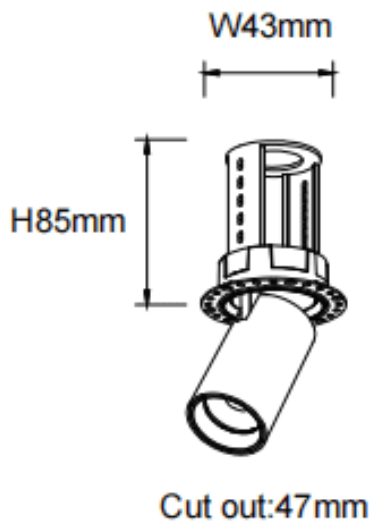

PTT RT

Lavov downlight from the family PTT RT with a power of 7W and a beam angle of 36°. Finished in Black colour. Trimless version. With a total lumen output of 700lm and a luminous efficacy of 100lm/W. Made in Die Cast Aluminum. Driver ON/OFF. CCT 4000K.

Dimensions

Product dimensions (mm) **ø52xH85mm**

Scheme

| | |
|--------------|-----------------|
| Item code | 86.D148.1431.02 |
| Product type | Indoor |
| Category | Downlights |
| Family | PTT |
| Subfamily | PTT RT |
| Pictograms | |

| | |
|----------------------------|----------------|
| Product | |
| Real power (W) | 7 |
| Real luminous flux (Lm) | 700 |
| Luminous efficiency (Lm/W) | 100 |
| Beam angle (°) | 36 |
| Life time (h) | 50000 h L80B10 |
| Colour | Black |
| Control gear included | Yes |
| Control gear | ON/OFF |
| Flicker Free | Yes |
| Light source | LED |
| Type of LED | COB |
| Colour temperature (K) | 4000 |
| Colour consistency (SDCM) | SDCM<3 |
| CRI | 90 |