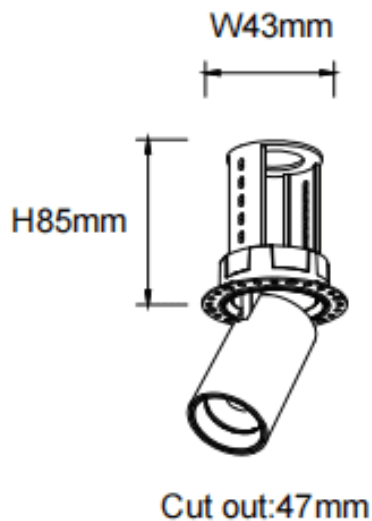

PTT RT

Lavov downlight from the family PTT RT with a power of 7W and a beam angle of 36°. Finished in White colour. Trimless version. With a total lumen output of 700lm and a luminous efficacy of 100lm/W. Made in Die Cast Aluminum. Driver DALI. CCT 4000K.

Item code	86.D148.1433.01
Product type	Indoor
Category	Downlights
Family	PTT
Subfamily	PTT RT
Pictograms	

Dimensions

Product dimensions (mm) **ø52xH85mm**

Scheme

Product	
Real power (W)	7
Real luminous flux (Lm)	700
Luminous efficiency (Lm/W)	100
Beam angle (º)	36
Life time (h)	50000 h L80B10
Colour	White
Control gear included	Yes
Control gear	DALI
Flicker Free	Yes
Light source	LED
Type of LED	COB
Colour temperature (K)	4000
Colour consistency (SDCM)	SDCM<3
CRI	90