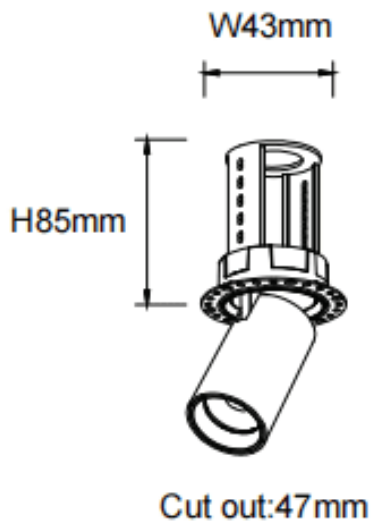

PTT RT

Lavov downlight from the family PTT RT with a power of 7W and a beam angle of 36°. Finished in Black colour. Trimless version. With a total lumen output of 700lm and a luminous efficacy of 100lm/W. Made in Die Cast Aluminum. Driver DALI. CCT 4000K.

Item code	86.D148.1433.02
Product type	Indoor
Category	Downlights
Family	PTT
Subfamily	PTT RT
Pictograms	

Dimensions

Product dimensions (mm) **ø52xH85mm**

Scheme

Product	
Real power (W)	7
Real luminous flux (Lm)	700
Luminous efficiency (Lm/W)	100
Beam angle (º)	36
Life time (h)	50000 h L80B10
Colour	Black
Control gear included	Yes
Control gear	DALI
Flicker Free	Yes
Light source	LED
Type of LED	COB
Colour temperature (K)	4000
Colour consistency (SDCM)	SDCM<3
CRI	90