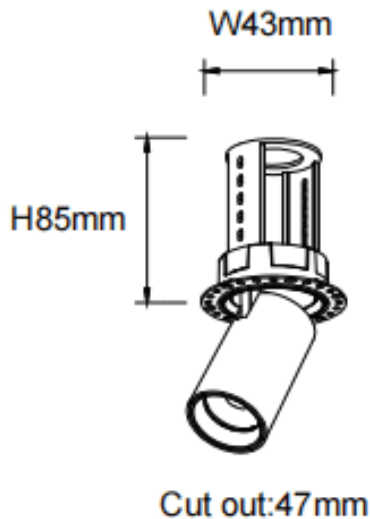

### PTT RT

Lavov downlight from the family PTT RT with a power of 7W and a beam angle of 55°. Finished in Black colour. Trimless version. With a total lumen output of 700lm and a luminous efficacy of 100lm/W. Made in Die Cast Aluminum. Driver ON/OFF. CCT 4000K.

### Dimensions

Product dimensions (mm) **ø52xH85mm**

### Scheme

Item code	86.D148.1441.02
Product type	Indoor
Category	Downlights
Family	PTT
Subfamily	PTT RT
Pictograms	

Product	
Real power (W)	7
Real luminous flux (Lm)	700
Luminous efficiency (Lm/W)	100
Beam angle (&ordm;)	55
Life time (h)	50000 h L80B10
Colour	Black
Control gear included	Yes
Control gear	ON/OFF
Flicker Free	Yes
Light source	LED
Type of LED	COB
Colour temperature (K)	4000
Colour consistency (SDCM)	SDCM<3
CRI	90