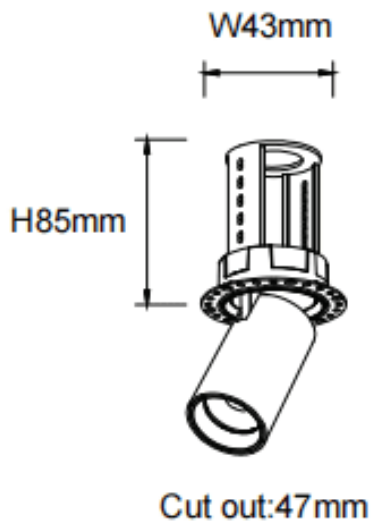

PTT RT

Lavov downlight from the family PTT RT with a power of 7W and a beam angle of 55°. Finished in White colour. Trimless version. With a total lumen output of 700lm and a luminous efficacy of 100lm/W. Made in Die Cast Aluminum. Driver DALI. CCT 4000K.

Item code	86.D148.1443.01
Product type	Indoor
Category	Downlights
Family	PTT
Subfamily	PTT RT
Pictograms	

Dimensions

Product dimensions (mm) **ø52xH85mm**

Scheme

Product	
Real power (W)	7
Real luminous flux (Lm)	700
Luminous efficiency (Lm/W)	100
Beam angle (°)	55
Life time (h)	50000 h L80B10
Colour	White
Control gear included	Yes
Control gear	DALI
Flicker Free	Yes
Light source	LED
Type of LED	COB
Colour temperature (K)	4000
Colour consistency (SDCM)	SDCM3
CRI	90