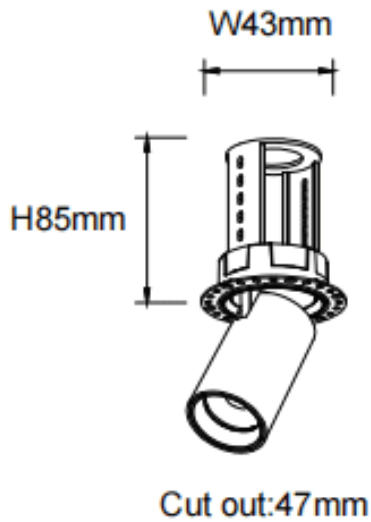

PTT RT

Lavov downlight from the family PTT RT with a power of 7W and a beam angle of 55°. Finished in Black colour. Trimless version. With a total lumen output of 700lm and a luminous efficacy of 100lm/W. Made in Die Cast Aluminum. Driver DALI. CCT 4000K.

Dimensions

Product dimensions (mm) **ø52xH85mm**

Scheme

Item code	86.D148.1443.02
Product type	Indoor
Category	Downlights
Family	PTT
Subfamily	PTT RT
Pictograms	

Product	
Real power (W)	7
Real luminous flux (Lm)	700
Luminous efficiency (Lm/W)	100
Beam angle (º)	55
Life time (h)	50000 h L80B10
Colour	Black
Control gear included	Yes
Control gear	DALI
Flicker Free	Yes
Light source	LED
Type of LED	COB
Colour temperature (K)	4000
Colour consistency (SDCM)	SDCM<3
CRI	90