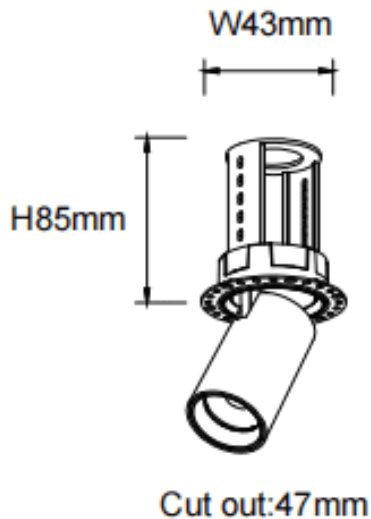

PTT RT

Lavov downlight from the family PTT RT with a power of 7W and a beam angle of 55°. Finished in Black colour. Trimless version. With a total lumen output of 700lm and a luminous efficacy of 100lm/W. Made in Die Cast Aluminum. Driver DALI. CCT 4000K.

Dimensions

Product dimensions (mm) **ø52xH85mm**

Scheme

Item code	86.D148.1443.02
Product type	Indoor
Category	Downlights
Family	PTT
Subfamily	PTT RT
Pictograms	

Product	
Real power (W)	7
Real luminous flux (Lm)	700
Luminous efficiency (Lm/W)	100
Beam angle (°)	55
Life time (h)	50000 h L80B10
Colour	Black
Control gear included	Yes
Control gear	DALI
Flicker Free	Yes
Light source	LED
Type of LED	COB
Colour temperature (K)	4000
Colour consistency (SDCM)	SDCM3
CRI	90