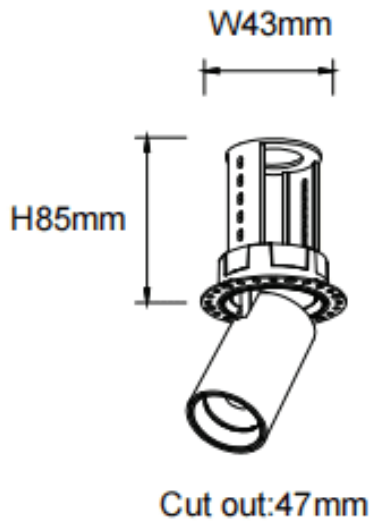

### PTT RT

Lavov downlight from the family PTT RT with a power of 7W and a beam angle of 55°. Finished in Black colour. Trimless version. With a total lumen output of 700lm and a luminous efficacy of 100lm/W. Made in Die Cast Aluminum. Driver DALI. CCT 4000K.

### Dimensions

Product dimensions (mm) **ø52xH85mm**

### Scheme

Item code	86.D148.1443.02
Product type	Indoor
Category	Downlights
Family	PTT
Subfamily	PTT RT
Pictograms	

Product	
Real power (W)	7
Real luminous flux (Lm)	700
Luminous efficiency (Lm/W)	100
Beam angle (°)	55
Life time (h)	50000 h L80B10
Colour	Black
Control gear included	Yes
Control gear	DALI
Flicker Free	Yes
Light source	LED
Type of LED	COB
Colour temperature (K)	4000
Colour consistency (SDCM)	SDCM3
CRI	90