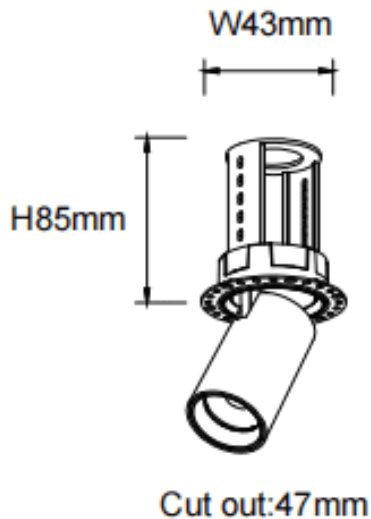

Scheme

Item code	86.D148.1449.02
Product type	Indoor
Category	Downlights
Family	PTT
Subfamily	PTT RT-Smart
Pictograms	

Product	
Real power (W)	7
Real luminous flux (Lm)	700
Luminous efficiency (Lm/W)	100
Beam angle (&ordm;)	55
Life time (h)	50000 h L80B10
Colour	Black
Control gear included	Yes
Control gear	Dimmable Casamby ready
Flicker Free	Yes
Light source	LED
Type of LED	COB
Colour temperature (K)	4000
Colour consistency (SDCM)	SDCM<3
CRI	90