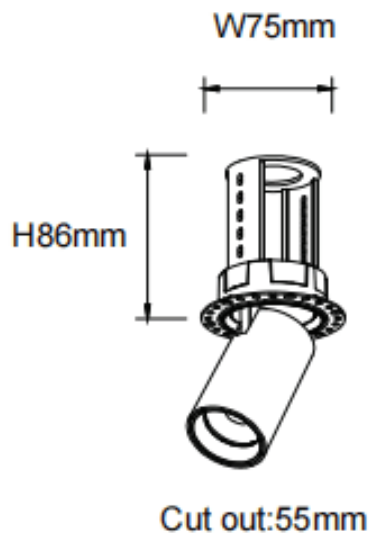

PTT RT

Lavov downlight from the family PTT RT with a power of 10W and a beam angle of 15°. Finished in Black colour. Trimless version. With a total lumen output of 1000lm and a luminous efficacy of 100lm/W. Made in Die Cast Aluminum. Driver ON/OFF. CCT 3000K.

Item code	86.D148.2311.02
Product type	Indoor
Category	Downlights
Family	PTT
Subfamily	PTT RT
Pictograms	

Dimensions

Product dimensions (mm) **ø62xH86mm**

Scheme

Product	
Real power (W)	10
Real luminous flux (Lm)	1000
Luminous efficiency (Lm/W)	100
Beam angle (°)	15
Life time (h)	50000 h L80B10
Colour	Black
Control gear included	Yes
Control gear	ON/OFF
Flicker Free	Yes
Light source	LED
Type of LED	COB
Colour temperature (K)	3000
Colour consistency (SDCM)	SDCM3
CRI	90