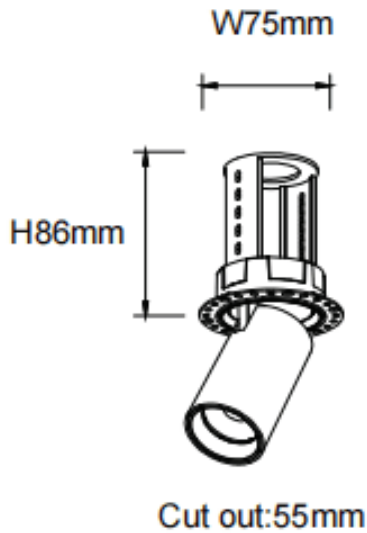

PTT RT

Lavov downlight from the family PTT RT with a power of 10W and a beam angle of 15°. Finished in Black colour. Trimless version. With a total lumen output of 1000lm and a luminous efficacy of 100lm/W. Made in Die Cast Aluminum. Driver DALI. CCT 3000K.

Dimensions

Product dimensions (mm) **ø62xH86mm**

Scheme

Item code	86.D148.2313.02
Product type	Indoor
Category	Downlights
Family	PTT
Subfamily	PTT RT

Pictograms

Product	
Real power (W)	10
Real luminous flux (Lm)	1000
Luminous efficiency (Lm/W)	100
Beam angle (º)	15
Life time (h)	50000 h L80B10
Colour	Black
Control gear included	Yes
Control gear	DALI
Flicker Free	Yes
Light source	LED
Type of LED	COB
Colour temperature (K)	3000
Colour consistency (SDCM)	SDCM<3
CRI	90