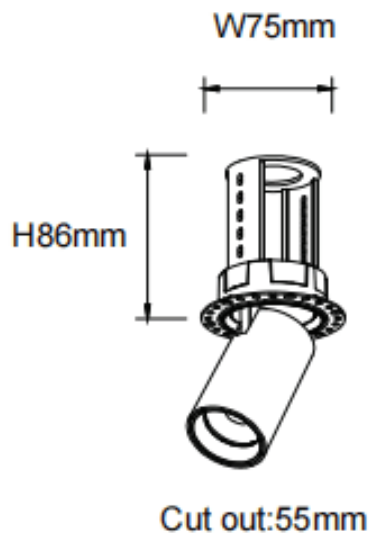

### PTT RT-Smart

Lavov downlight from the family PTT RT-Smart with a power of 10W and a beam angle of 15°. Finished in White colour. Trimless version. With a total lumen output of 1000lm and a luminous efficacy of 100lm/W. Made in Die Cast Aluminum. Driver Dimmable Casamby ready. CCT 3000K.

### Dimensions

**Product dimensions (mm)** **ø62xH86mm**

### Scheme

<b>Product</b>	
<b>Real power (W)</b>	<b>10</b>
<b>Real luminous flux (Lm)</b>	<b>1000</b>
<b>Luminous efficiency (Lm/W)</b>	<b>100</b>
<b>Beam angle (&amp;ordm;)</b>	<b>15</b>
<b>Life time (h)</b>	<b>50000 h L80B10</b>
<b>Colour</b>	<b>White</b>
<b>Control gear included</b>	<b>Yes</b>
<b>Control gear</b>	<b>Dimmable Casamby ready</b>
<b>Flicker Free</b>	<b>Yes</b>
<b>Light source</b>	<b>LED</b>
<b>Type of LED</b>	<b>COB</b>
<b>Colour temperature (K)</b>	<b>3000</b>
<b>Colour consistency (SDCM)</b>	<b>SDCM&lt;3</b>
<b>CRI</b>	<b>90</b>