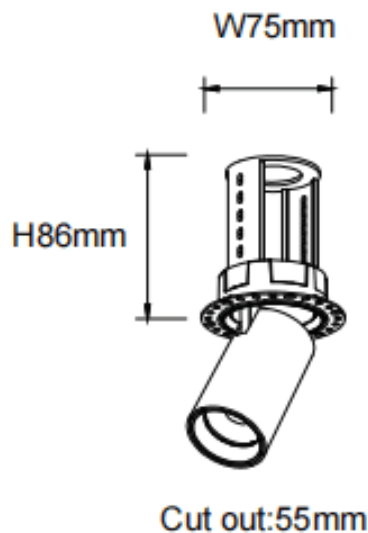

### PTT RT-Smart

Lavov downlight from the family PTT RT-Smart with a power of 10W and a beam angle of 15°. Finished in Black colour. Trimless version. With a total lumen output of 1000lm and a luminous efficacy of 100lm/W. Made in Die Cast Aluminum. Driver Dimmable Casamby ready. CCT 3000K.

### Dimensions

**Product dimensions (mm)** **ø62xH86mm**

### Scheme

<b>Product</b>	
<b>Real power (W)</b>	<b>10</b>
<b>Real luminous flux (Lm)</b>	<b>1000</b>
<b>Luminous efficiency (Lm/W)</b>	<b>100</b>
<b>Beam angle (&amp;ordm;)</b>	<b>15</b>
<b>Life time (h)</b>	<b>50000 h L80B10</b>
<b>Colour</b>	<b>Black</b>
<b>Control gear included</b>	<b>Yes</b>
<b>Control gear</b>	<b>Dimmable Casamby ready</b>
<b>Flicker Free</b>	<b>Yes</b>
<b>Light source</b>	<b>LED</b>
<b>Type of LED</b>	<b>COB</b>
<b>Colour temperature (K)</b>	<b>3000</b>
<b>Colour consistency (SDCM)</b>	<b>SDCM&lt;3</b>
<b>CRI</b>	<b>90</b>