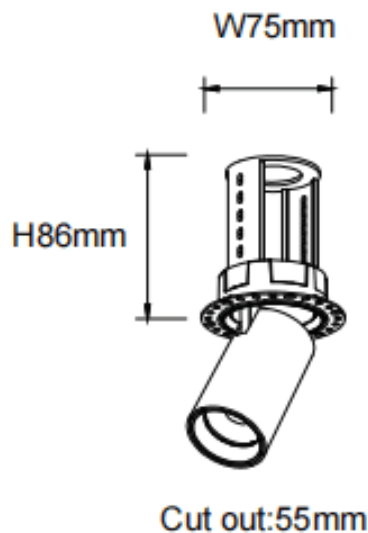

Scheme

Product	
Real power (W)	10
Real luminous flux (Lm)	1000
Luminous efficiency (Lm/W)	100
Beam angle (&ordm;)	15
Life time (h)	50000 h L80B10
Colour	Black
Control gear included	Yes
Control gear	Dimmable Casamby ready
Flicker Free	Yes
Light source	LED
Type of LED	COB
Colour temperature (K)	3000
Colour consistency (SDCM)	SDCM<3
CRI	90