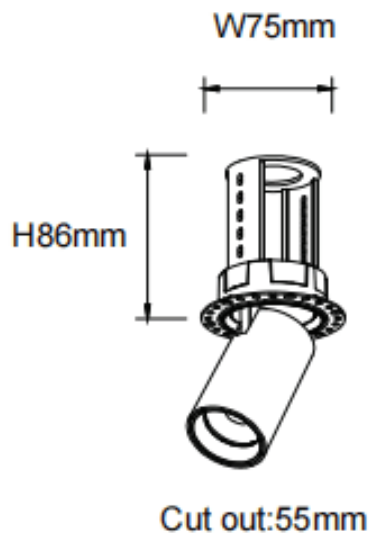

PTT RT-Smart

Lavov downlight from the family PTT RT-Smart with a power of 10W and a beam angle of 15°. Finished in Black colour. Trimless version. With a total lumen output of 1000lm and a luminous efficacy of 100lm/W. Made in Die Cast Aluminum. Driver Dimmable Casamby ready. CCT 3000K.

Item code	86.D148.2319.02
Product type	Indoor
Category	Downlights
Family	PTT
Subfamily	PTT RT-Smart
Pictograms	

Dimensions

Product dimensions (mm) **ø62xH86mm**

Scheme

Product	
Real power (W)	10
Real luminous flux (Lm)	1000
Luminous efficiency (Lm/W)	100
Beam angle (°)	15
Life time (h)	50000 h L80B10
Colour	Black
Control gear included	Yes
Control gear	Dimmable Casamby ready
Flicker Free	Yes
Light source	LED
Type of LED	COB
Colour temperature (K)	3000
Colour consistency (SDCM)	SDCM3
CRI	90