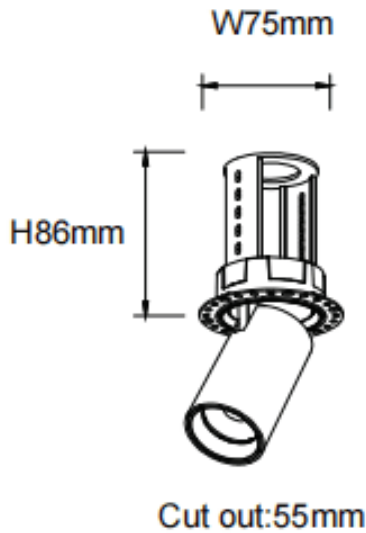

PTT RT

Lavov downlight from the family PTT RT with a power of 10W and a beam angle of 24°. Finished in White colour. Trimless version. With a total lumen output of 1000lm and a luminous efficacy of 100lm/W. Made in Die Cast Aluminum. Driver ON/OFF. CCT 3000K.

Dimensions

Product dimensions (mm) **ø62xH86mm**

Scheme

Photometry

Item code	86.D148.2321.01
Product type	Indoor
Category	Downlights
Family	PTT
Subfamily	PTT RT
Pictograms	

Product	
Real power (W)	10
Real luminous flux (Lm)	1000
Luminous efficiency (Lm/W)	100
Beam angle (°)	24
Life time (h)	50000 h L80B10
Colour	White
Control gear included	Yes
Control gear	ON/OFF
Flicker Free	Yes
Light source	LED
Type of LED	COB
Colour temperature (K)	3000
Colour consistency (SDCM)	SDCM3
CRI	90