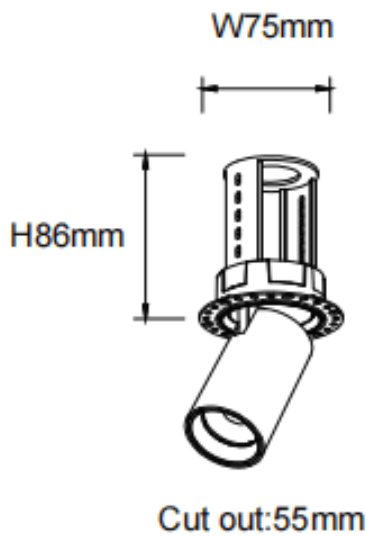

PTT RT

Lavov downlight from the family PTT RT with a power of 10W and a beam angle of 24°. Finished in White colour. Trimless version. With a total lumen output of 1000lm and a luminous efficacy of 100lm/W. Made in Die Cast Aluminum. Driver DALI. CCT 3000K.

Dimensions

Product dimensions (mm) **ø62xH86mm**

Scheme

Photometry

Item code	86.D148.2323.01
Product type	Indoor
Category	Downlights
Family	PTT
Subfamily	PTT RT
Pictograms	

Product	
Real power (W)	10
Real luminous flux (Lm)	1000
Luminous efficiency (Lm/W)	100
Beam angle (º)	24
Life time (h)	50000 h L80B10
Colour	White
Control gear included	Yes
Control gear	DALI
Flicker Free	Yes
Light source	LED
Type of LED	COB
Colour temperature (K)	3000
Colour consistency (SDCM)	SDCM<3
CRI	90