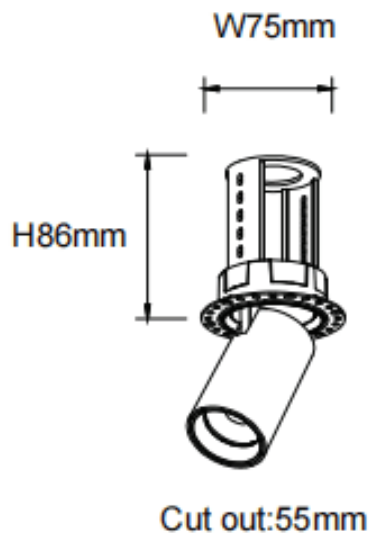

### PTT RT

Lavov downlight from the family PTT RT with a power of 10W and a beam angle of 24°. Finished in Black colour. Trimless version. With a total lumen output of 1000lm and a luminous efficacy of 100lm/W. Made in Die Cast Aluminum. Driver DALI. CCT 3000K.

Item code	86.D148.2323.02
Product type	Indoor
Category	Downlights
Family	PTT
Subfamily	PTT RT
Pictograms	

### Dimensions

Product dimensions (mm)      **ø62xH86mm**

### Scheme

Product	
Real power (W)	10
Real luminous flux (Lm)	1000
Luminous efficiency (Lm/W)	100
Beam angle (&ordm;)	24
Life time (h)	50000 h L80B10
Colour	Black
Control gear included	Yes
Control gear	DALI
Flicker Free	Yes
Light source	LED
Type of LED	COB
Colour temperature (K)	3000
Colour consistency (SDCM)	SDCM<3
CRI	90