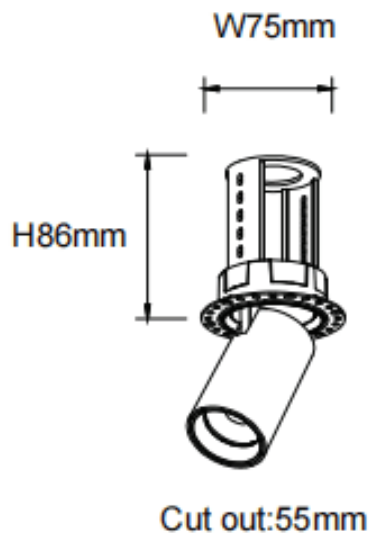

### PTT RT

Lavov downlight from the family PTT RT with a power of 10W and a beam angle of 24°. Finished in Black colour. Trimless version. With a total lumen output of 1000lm and a luminous efficacy of 100lm/W. Made in Die Cast Aluminum. Driver DALI. CCT 3000K.

Item code	86.D148.2323.02
Product type	Indoor
Category	Downlights
Family	PTT
Subfamily	PTT RT
Pictograms	

### Dimensions

Product dimensions (mm) **ø62xH86mm**

### Scheme

Product	
Real power (W)	10
Real luminous flux (Lm)	1000
Luminous efficiency (Lm/W)	100
Beam angle (°)	24
Life time (h)	50000 h L80B10
Colour	Black
Control gear included	Yes
Control gear	DALI
Flicker Free	Yes
Light source	LED
Type of LED	COB
Colour temperature (K)	3000
Colour consistency (SDCM)	SDCM3
CRI	90