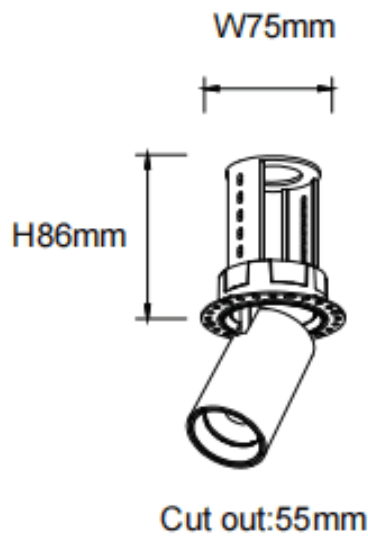

PTT RT

Lavov downlight from the family PTT RT with a power of 10W and a beam angle of 36°. Finished in Black colour. Trimless version. With a total lumen output of 1000lm and a luminous efficacy of 100lm/W. Made in Die Cast Aluminum. Driver ON/OFF. CCT 3000K.

Dimensions

Product dimensions (mm) **ø62xH86mm**

Scheme

Item code	86.D148.2331.02
Product type	Indoor
Category	Downlights
Family	PTT
Subfamily	PTT RT
Pictograms	

Product	
Real power (W)	10
Real luminous flux (Lm)	1000
Luminous efficiency (Lm/W)	100
Beam angle (°)	36
Life time (h)	50000 h L80B10
Colour	Black
Control gear included	Yes
Control gear	ON/OFF
Flicker Free	Yes
Light source	LED
Type of LED	COB
Colour temperature (K)	3000
Colour consistency (SDCM)	SDCM3
CRI	90