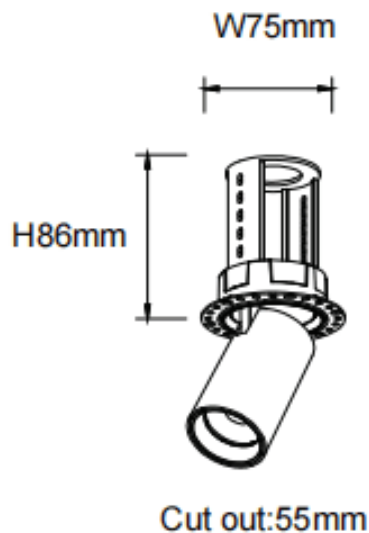

PTT RT

Lavov downlight from the family PTT RT with a power of 10W and a beam angle of 36°. Finished in Black colour. Trimless version. With a total lumen output of 1000lm and a luminous efficacy of 100lm/W. Made in Die Cast Aluminum. Driver ON/OFF. CCT 3000K.

Item code	86.D148.2331.02
Product type	Indoor
Category	Downlights
Family	PTT
Subfamily	PTT RT
Pictograms	

Dimensions

Product dimensions (mm) **ø62xH86mm**

Scheme

Product	
Real power (W)	10
Real luminous flux (Lm)	1000
Luminous efficiency (Lm/W)	100
Beam angle (&ordm;)	36
Life time (h)	50000 h L80B10
Colour	Black
Control gear included	Yes
Control gear	ON/OFF
Flicker Free	Yes
Light source	LED
Type of LED	COB
Colour temperature (K)	3000
Colour consistency (SDCM)	SDCM<3
CRI	90