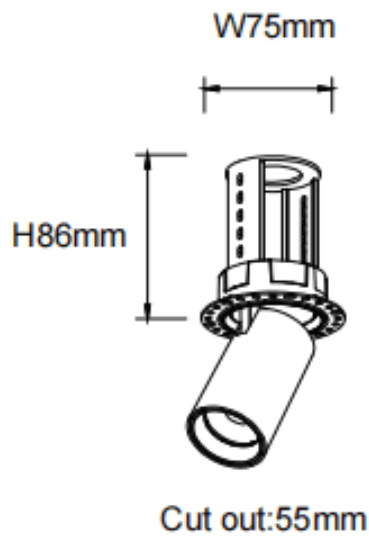

PTT RT

Lavov downlight from the family PTT RT with a power of 10W and a beam angle of 36°. Finished in White colour. Trimless version. With a total lumen output of 1000lm and a luminous efficacy of 100lm/W. Made in Die Cast Aluminum. Driver DALI. CCT 3000K.

Item code	86.D148.2333.01
Product type	Indoor
Category	Downlights
Family	PTT
Subfamily	PTT RT
Pictograms	

Dimensions

Product dimensions (mm) **ø62xH86mm**

Scheme

Product	
Real power (W)	10
Real luminous flux (Lm)	1000
Luminous efficiency (Lm/W)	100
Beam angle (º)	36
Life time (h)	50000 h L80B10
Colour	White
Control gear included	Yes
Control gear	DALI
Flicker Free	Yes
Light source	LED
Type of LED	COB
Colour temperature (K)	3000
Colour consistency (SDCM)	SDCM<3
CRI	90