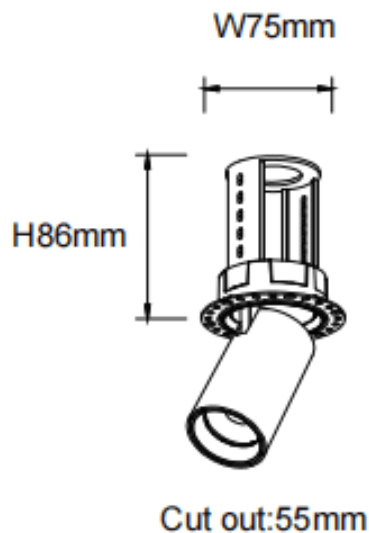

### PTT RT

Lavov downlight from the family PTT RT with a power of 10W and a beam angle of 36°. Finished in Black colour. Trimless version. With a total lumen output of 1000lm and a luminous efficacy of 100lm/W. Made in Die Cast Aluminum. Driver DALI. CCT 3000K.

### Dimensions

Product dimensions (mm) **ø62xH86mm**

### Scheme

Product	
Real power (W)	10
Real luminous flux (Lm)	1000
Luminous efficiency (Lm/W)	100
Beam angle (&ordm;)	36
Life time (h)	50000 h L80B10
Colour	Black
Control gear included	Yes
Control gear	DALI
Flicker Free	Yes
Light source	LED
Type of LED	COB
Colour temperature (K)	3000
Colour consistency (SDCM)	SDCM<3
CRI	90