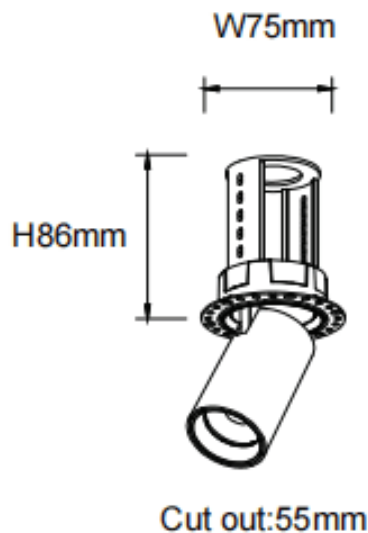

PTT RT

Lavov downlight from the family PTT RT with a power of 10W and a beam angle of 36°. Finished in Black colour. Trimless version. With a total lumen output of 1000lm and a luminous efficacy of 100lm/W. Made in Die Cast Aluminum. Driver DALI. CCT 3000K.

Item code	86.D148.2333.02
Product type	Indoor
Category	Downlights
Family	PTT
Subfamily	PTT RT

Pictograms

Dimensions

Product dimensions (mm) **ø62xH86mm**

Scheme

Product	
Real power (W)	10
Real luminous flux (Lm)	1000
Luminous efficiency (Lm/W)	100
Beam angle (°)	36
Life time (h)	50000 h L80B10
Colour	Black
Control gear included	Yes
Control gear	DALI
Flicker Free	Yes
Light source	LED
Type of LED	COB
Colour temperature (K)	3000
Colour consistency (SDCM)	SDCM3
CRI	90