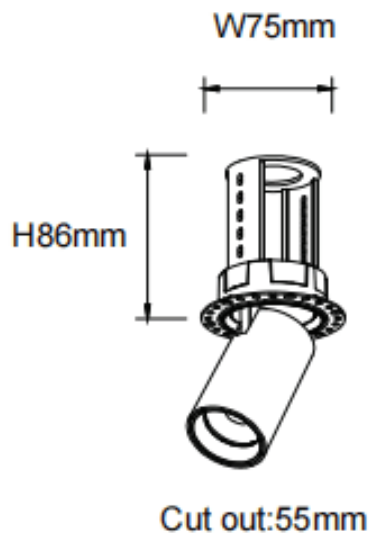

PTT RT-Smart

Lavov downlight from the family PTT RT-Smart with a power of 10W and a beam angle of 36°. Finished in White colour. Trimless version. With a total lumen output of 1000lm and a luminous efficacy of 100lm/W. Made in Die Cast Aluminum. Driver Dimmable Casamby ready. CCT 3000K.

Item code	86.D148.2339.01
Product type	Indoor
Category	Downlights
Family	PTT
Subfamily	PTT RT-Smart
Pictograms	

Dimensions

Product dimensions (mm) **ø62xH86mm**

Scheme

Product	
Real power (W)	10
Real luminous flux (Lm)	1000
Luminous efficiency (Lm/W)	100
Beam angle (&ordm;)	36
Life time (h)	50000 h L80B10
Colour	White
Control gear included	Yes
Control gear	Dimmable Casamby ready
Flicker Free	Yes
Light source	LED
Type of LED	COB
Colour temperature (K)	3000
Colour consistency (SDCM)	SDCM<3
CRI	90