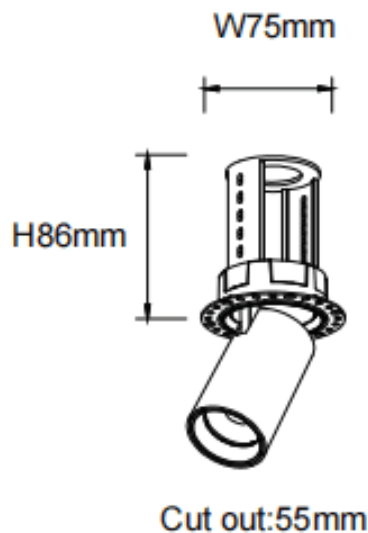

### PTT RT-Smart

Lavov downlight from the family PTT RT-Smart with a power of 10W and a beam angle of 36°. Finished in Black colour. Trimless version. With a total lumen output of 1000lm and a luminous efficacy of 100lm/W. Made in Die Cast Aluminum. Driver Dimmable Casamby ready. CCT 3000K.

### Dimensions

**Product dimensions (mm)** **ø62xH86mm**

### Scheme

<b>Product</b>	
<b>Real power (W)</b>	<b>10</b>
<b>Real luminous flux (Lm)</b>	<b>1000</b>
<b>Luminous efficiency (Lm/W)</b>	<b>100</b>
<b>Beam angle (&amp;ordm;)</b>	<b>36</b>
<b>Life time (h)</b>	<b>50000 h L80B10</b>
<b>Colour</b>	<b>Black</b>
<b>Control gear included</b>	<b>Yes</b>
<b>Control gear</b>	<b>Dimmable Casamby ready</b>
<b>Flicker Free</b>	<b>Yes</b>
<b>Light source</b>	<b>LED</b>
<b>Type of LED</b>	<b>COB</b>
<b>Colour temperature (K)</b>	<b>3000</b>
<b>Colour consistency (SDCM)</b>	<b>SDCM&lt;3</b>
<b>CRI</b>	<b>90</b>