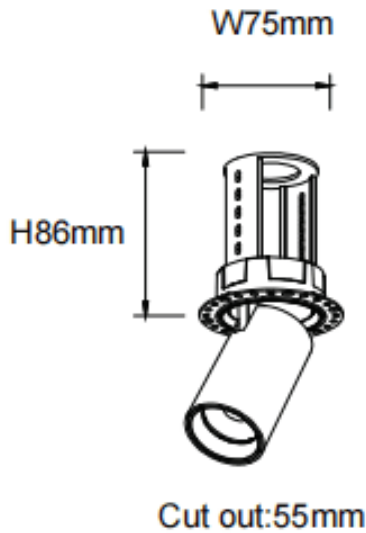

### PTT RT

Lavov downlight from the family PTT RT with a power of 10W and a beam angle of 55°. Finished in Black colour. Trimless version. With a total lumen output of 1000lm and a luminous efficacy of 100lm/W. Made in Die Cast Aluminum. Driver ON/OFF. CCT 3000K.

### Dimensions

Product dimensions (mm) **ø62xH86mm**

### Scheme

Item code	86.D148.2341.02
Product type	Indoor
Category	Downlights
Family	PTT
Subfamily	PTT RT
Pictograms	

Product	
Real power (W)	10
Real luminous flux (Lm)	1000
Luminous efficiency (Lm/W)	100
Beam angle (&ordm;)	55
Life time (h)	50000 h L80B10
Colour	Black
Control gear included	Yes
Control gear	ON/OFF
Flicker Free	Yes
Light source	LED
Type of LED	COB
Colour temperature (K)	3000
Colour consistency (SDCM)	SDCM<3
CRI	90