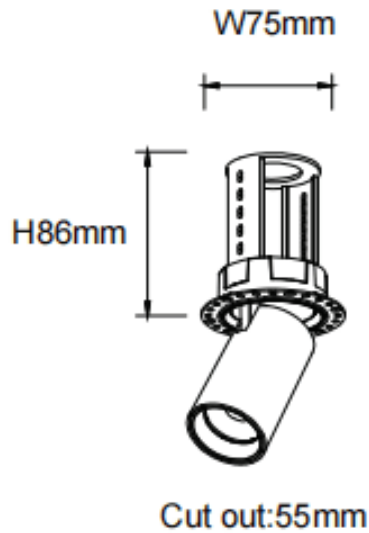

PTT RT

Lavov downlight from the family PTT RT with a power of 10W and a beam angle of 55°. Finished in White colour. Trimless version. With a total lumen output of 1000lm and a luminous efficacy of 100lm/W. Made in Die Cast Aluminum. Driver DALI. CCT 3000K.

Item code	86.D148.2343.01
Product type	Indoor
Category	Downlights
Family	PTT
Subfamily	PTT RT
Pictograms	

Dimensions

Product dimensions (mm) **ø62xH86mm**

Scheme

Product	
Real power (W)	10
Real luminous flux (Lm)	1000
Luminous efficiency (Lm/W)	100
Beam angle (º)	55
Life time (h)	50000 h L80B10
Colour	White
Control gear included	Yes
Control gear	DALI
Flicker Free	Yes
Light source	LED
Type of LED	COB
Colour temperature (K)	3000
Colour consistency (SDCM)	SDCM<3
CRI	90