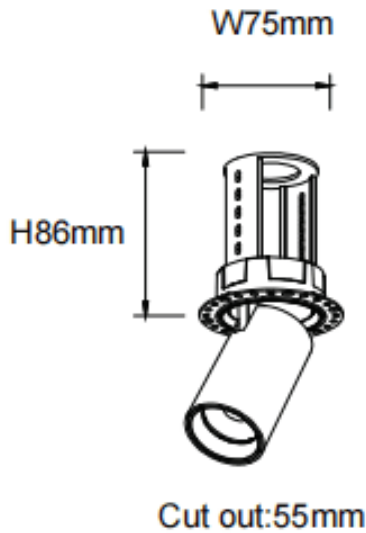

PTT RT

Lavov downlight from the family PTT RT with a power of 10W and a beam angle of 55°. Finished in Black colour. Trimless version. With a total lumen output of 1000lm and a luminous efficacy of 100lm/W. Made in Die Cast Aluminum. Driver DALI. CCT 3000K.

Dimensions

Product dimensions (mm) **ø62xH86mm**

Scheme

Item code	86.D148.2343.02
Product type	Indoor
Category	Downlights
Family	PTT
Subfamily	PTT RT
Pictograms	

Product	
Real power (W)	10
Real luminous flux (Lm)	1000
Luminous efficiency (Lm/W)	100
Beam angle (º)	55
Life time (h)	50000 h L80B10
Colour	Black
Control gear included	Yes
Control gear	DALI
Flicker Free	Yes
Light source	LED
Type of LED	COB
Colour temperature (K)	3000
Colour consistency (SDCM)	SDCM<3
CRI	90